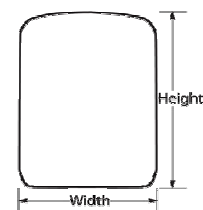

5400

5401

Dimensions

Reference	Width (ext)	Height (ext)	Depth (ext)	Width (int)	Height (int)	Depth (int)
5400	90mm	101mm	40mm	68mm	78mm	34mm
5401	83mm	118mm	34mm	64mm	91mm	28mm
5403	105mm	146mm	51mm	79mm	117mm	42mm
5412	95mm	131mm	60mm	68mm	102mm	53mm

Specification

Body Material

Aluminium (5400, 5401, 5403)
Zinc Alloy ((5404, 5412)

5412

5403

Summary

Select Access®: Store and share access to keys more safely and securely.

World Wide - Master Lock Europe SAS, 131 Avenue Charles De Gaulle, 92200 Neuilly sur Seine - France